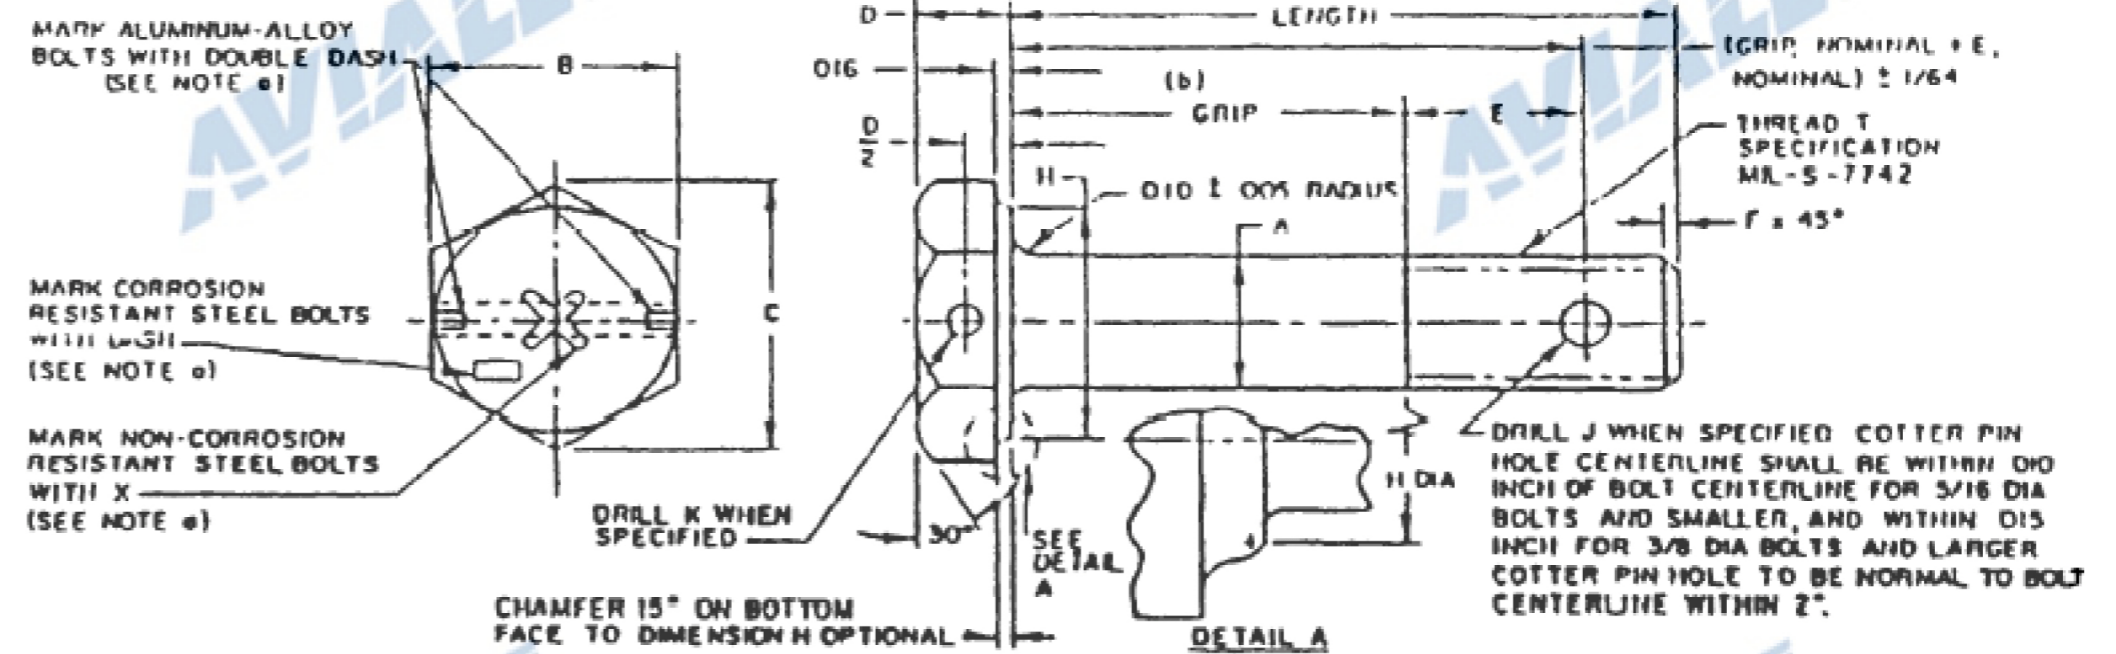

AN3 thru AN20

Bolt - Machine, Aircraft

Notes:

- The information provided here is to assist in general part identification. For further information, please refer to the appropriate Standards documents.

- Dimensions are in inches. Unless otherwise specified, Tolerances: Decimals +/- .010. Angles +/- 5°.

- Material Key:

“C” before dash - corrosion-resistant steel

“DD” before dash - aluminum alloy

“A” after dash - undrilled bolt

“H” before dash - bolt with drilled head and shank

“H” before dash, “A” after dash - bolt with drilled head only

- Superseded by NASM3 thru NASM20.

BASIC AN PART NO	THREAD T	A DIA		B		C REF	D		E REF	F		H DIA	J DRILL +.010 -.000	K DRILL +.010 -.000
		MAX	MIN	MAX	MIN		MAX	MIN		MAX	MIN			
AN3	10-32 UNF-3A	.189	.186	.377	.365	.430	.141	.109	17/64	.047	.015	.335	.070	.046
AN4	1/4-28 UNF-3A	.249	.246	.440	.428	.510	.172	.140	5/16	.047	.015	.398	.076	.046
AN5	5/16-24UNF-3A	.312	.309	.502	.490	.580	.204	.172	23/64	.043	.031	.460	.076	.070
AN6	3/8-24 UNF-3A	.374	.371	.565	.553	.650	.235	.203	7/16	.031	.031	.523	.106	.070
AN7	7/16-20 UNF-3A	.437	.433	.627	.615	.720	.266	.234	31/64	.063	.031	.585	.106	.070
AN8	1/2-20 UNF-3A	.499	.495	.752	.740	.870	.297	.265	39/64	.031	.031	.710	.106	.070
AN9	9/19-18 UNF-3A	.562	.558	.877	.865	1.010	.328	.296	21/32	.046	.046	.835	.141	.070
AN10	5/8-18 UNF-3A	.624	.620	.940	.928	1.090	.360	.328	47/64	.078	.046	.898	.141	.070
AN12	3/4-16 UNF-3A	.749	.744	1.066	1.053	1.230	.422	.390	7/8	.046	.046	1.023	.141	.070
AN14	7/8-14 UNF-3A	.874	.869	1.253	1.240	1.440	.485	.453	63/64	.062	.062	1.210	.141	.070
AN16	1-14 NF-3A	.999	.993	1.441	1.428	1.660	.547	.515	1-3/32	.094	.062	1.398	.141	.070
AN17	1-12UNNF-3A	.999	.993	1.441	1.428	1.660	.547	.515	1-3/32	.094	.062	1.398	.141	.070
AN18	1-1/8-12 UNF-3A	1.124	1.118	1.628	1.615	1.880	.610	.578	1-3/16	.078	.078	1.585	.141	.070
AN20	1-1/4-12UNF-3A	1.249	1.243	1.815	1.802	2.090	.672	.640	1-3/8	.110	.078	1.772	.141	.070